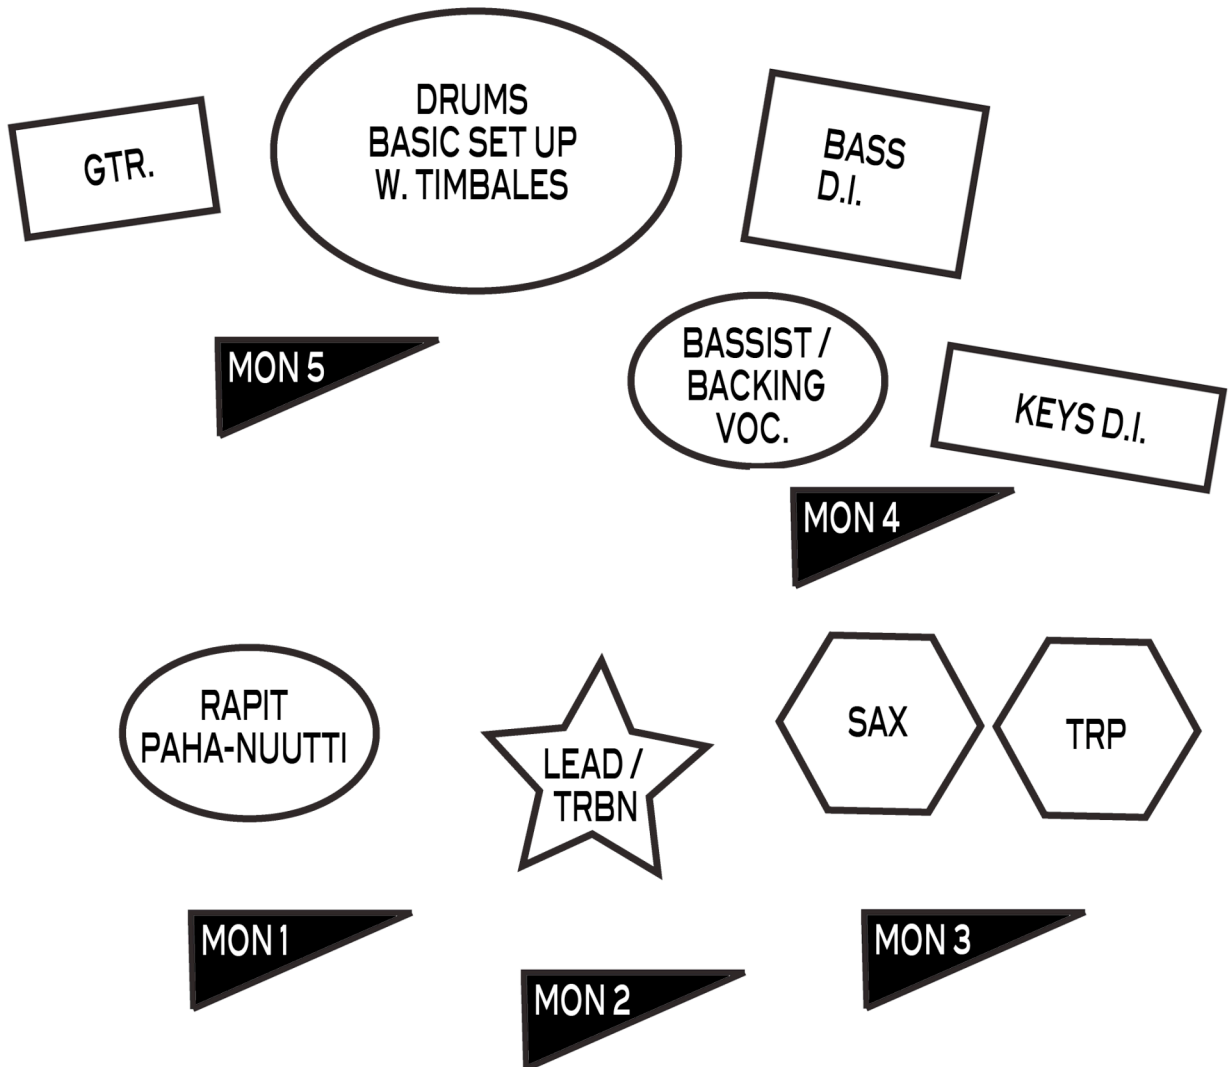

TEKNINEN RAIDERI

POSTELJOONA & YSTÄVÄT = 8 PERSONS

CHANNEL INPUTS AND MIC SUGGESTIONS

1. BD - Shure 52	Comp
2. Snare - Shure 57	Comp +short plate rverb
3. Tom 1 - e.g. Opus 88	Comp +gate
4. Tom 2 - Opus 88	Comp +gate
5. Oh left - e.g. Shure sm81	Low cut @150 Hz
6. OH right - Shure sm81	Low cut @150 hz
7. Bass - Di-output from cabinet	Comp
8. Gtr - Shure 57	Comp
9. Keyboard - Di-output / Line out	small hall rverb
10. Sax - Sennheiser MD 421	
11. Trumpet - EV-RE20 / MD 421	small hall rverb
12. Backing Vox -Shure 58	vox rverb
13. Paha-Nuutin räpät -Shure 58	Comp
14. Lead Vox + Trombone -Shure 58	Comp +vox rverb